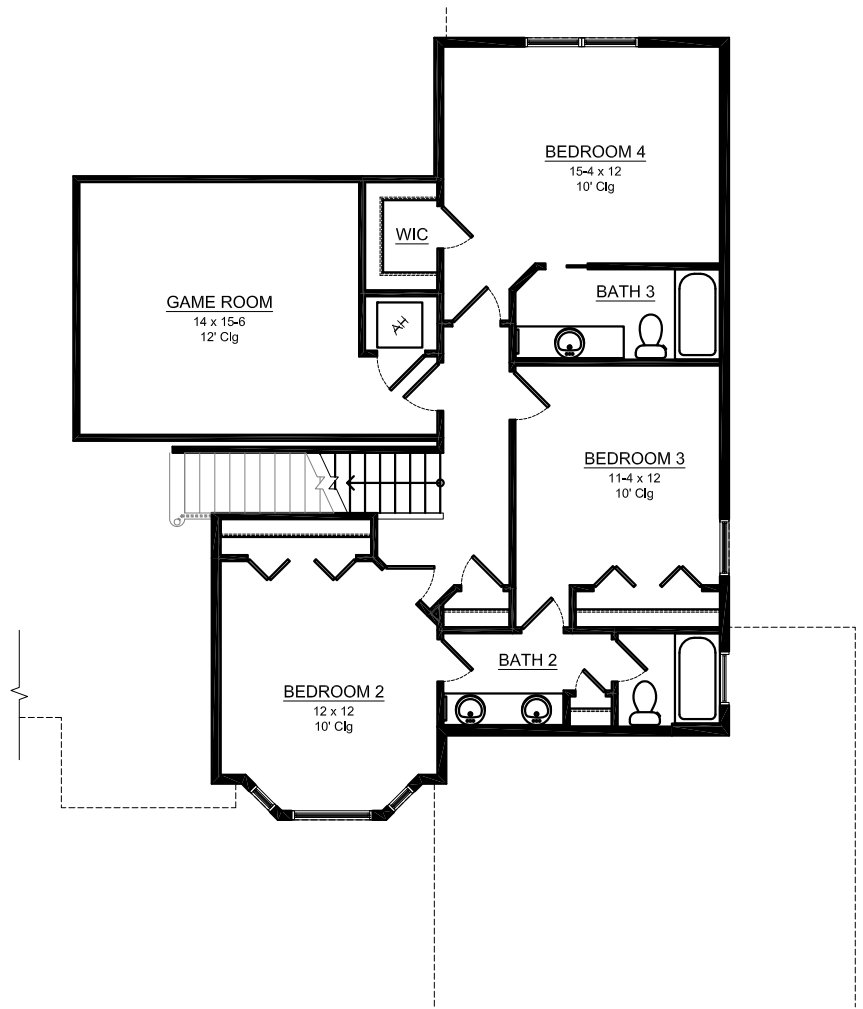

# Chadwell Homes

— *Signature Series*

4907 Joanne Kearney Blvd. Tampa, FL 33619 (813)-413-4013

Lot 114 4 Bedroom/3 1/2 Bath 3139 Sq. Ft. Living Area